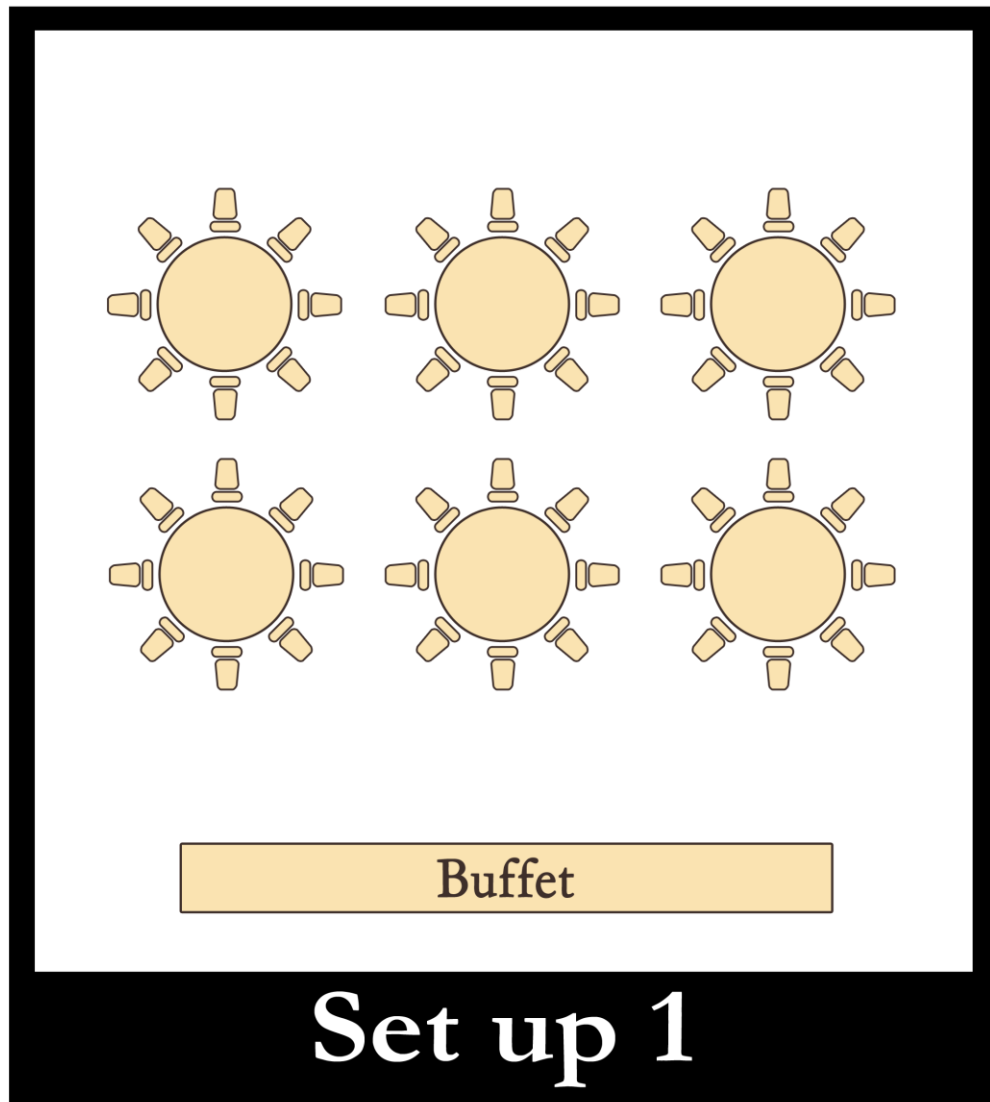

BLUE CORAL

SET UP / FLOOR PLAN OPTIONS

BLUE CORAL

Seating Capacity 48
6 round tables x 8 chairs
Buffet Line

BLUE CORAL

Seating Capacity 24
8 Seminar tables x 3 chairs

BLUE CORAL

Seating Capacity 36
12 seminar tables x 3 chairs