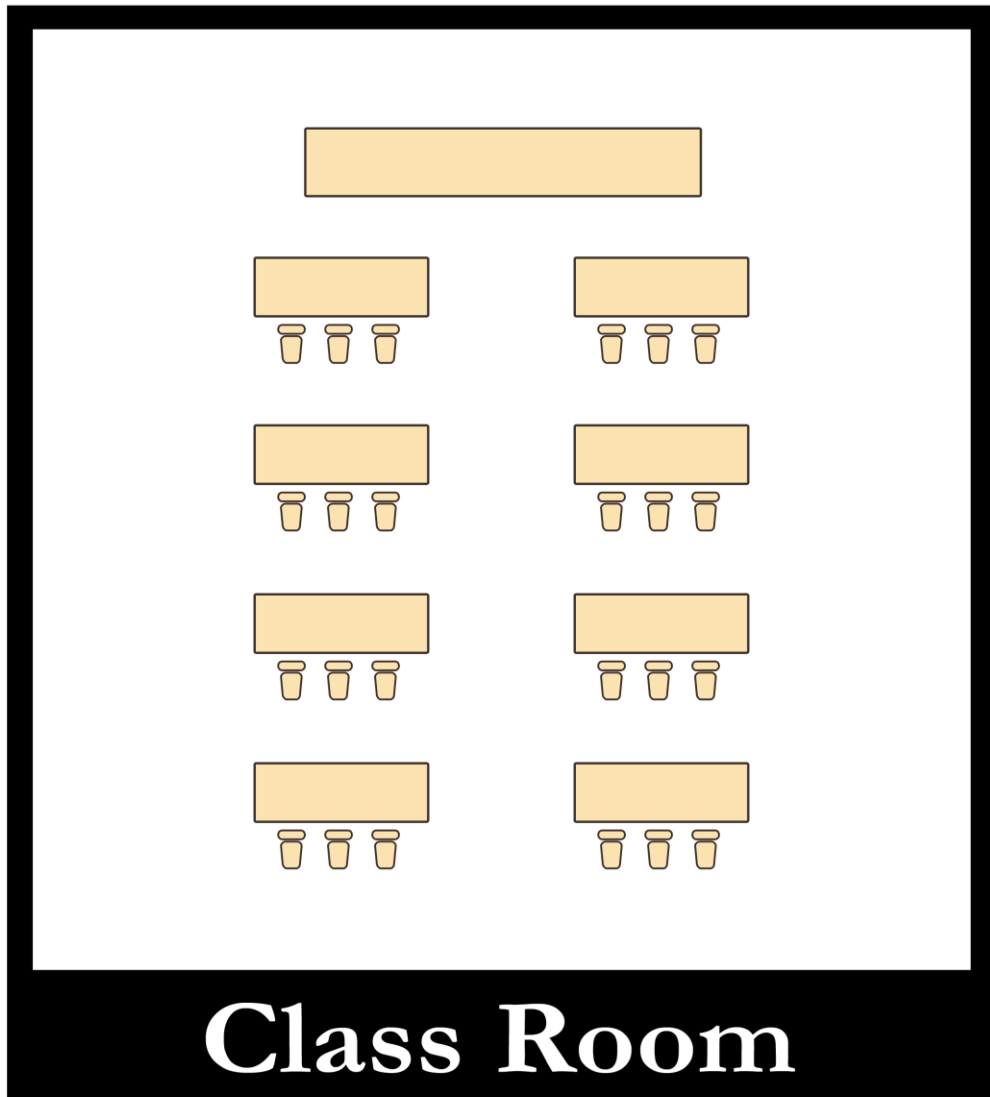

BLUE CORAL

SET UP / FLOOR PLAN OPTIONS

BLUE CORAL

Seating Capacity 48
6 round tables x 8 chairs
Buffet Line

BLUE CORAL

Seating Capacity 24
8 Seminar tables x 3 chairs

BLUE CORAL

Seating Capacity 36
12 seminar tables x 3 chairs