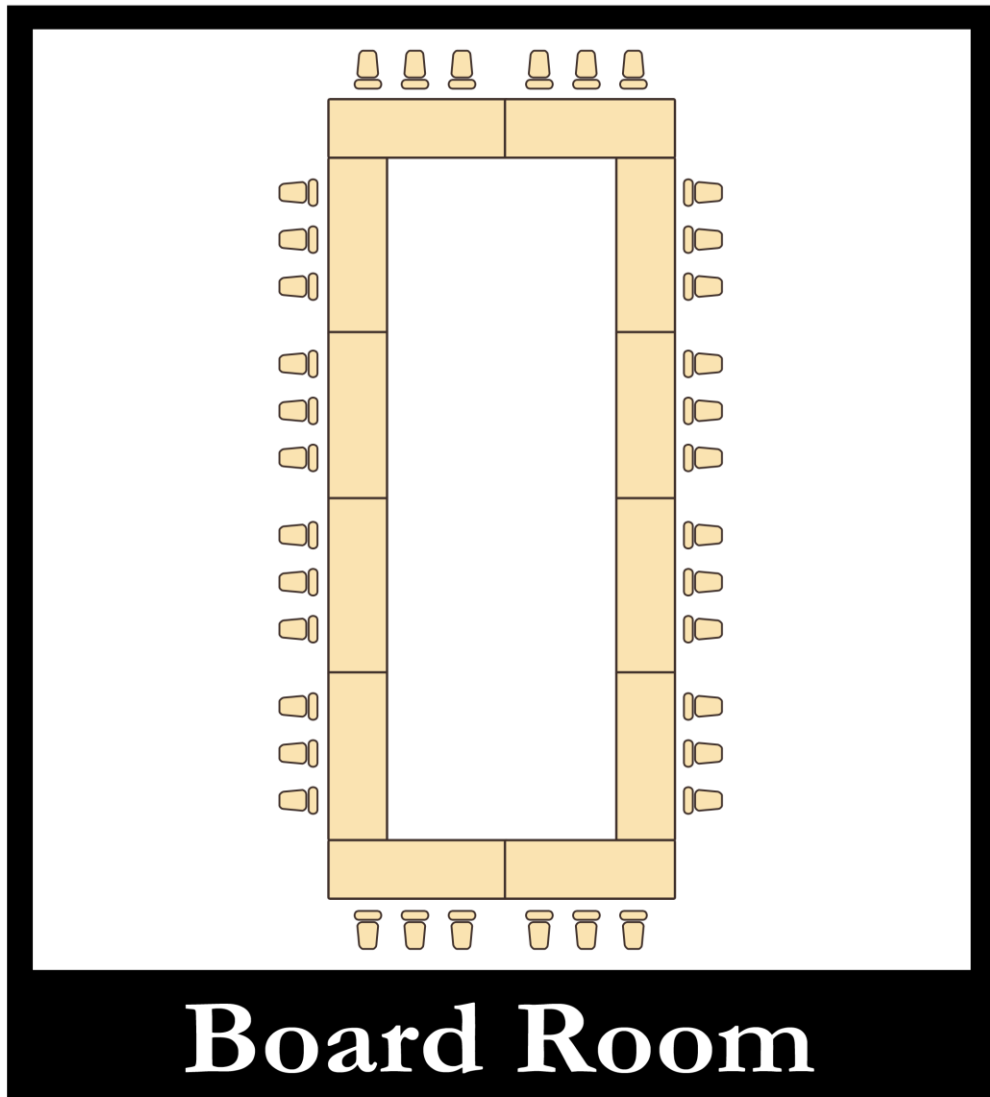

BLUE CORAL

SET UP / FLOOR PLAN OPTIONS

BLUE CORAL

Seating Capacity 48
6 round tables x 8 chairs
Buffet Line

BLUE CORAL

Seating Capacity 24
8 Seminar tables x 3 chairs

BLUE CORAL

Seating Capacity 36
12 seminar tables x 3 chairs