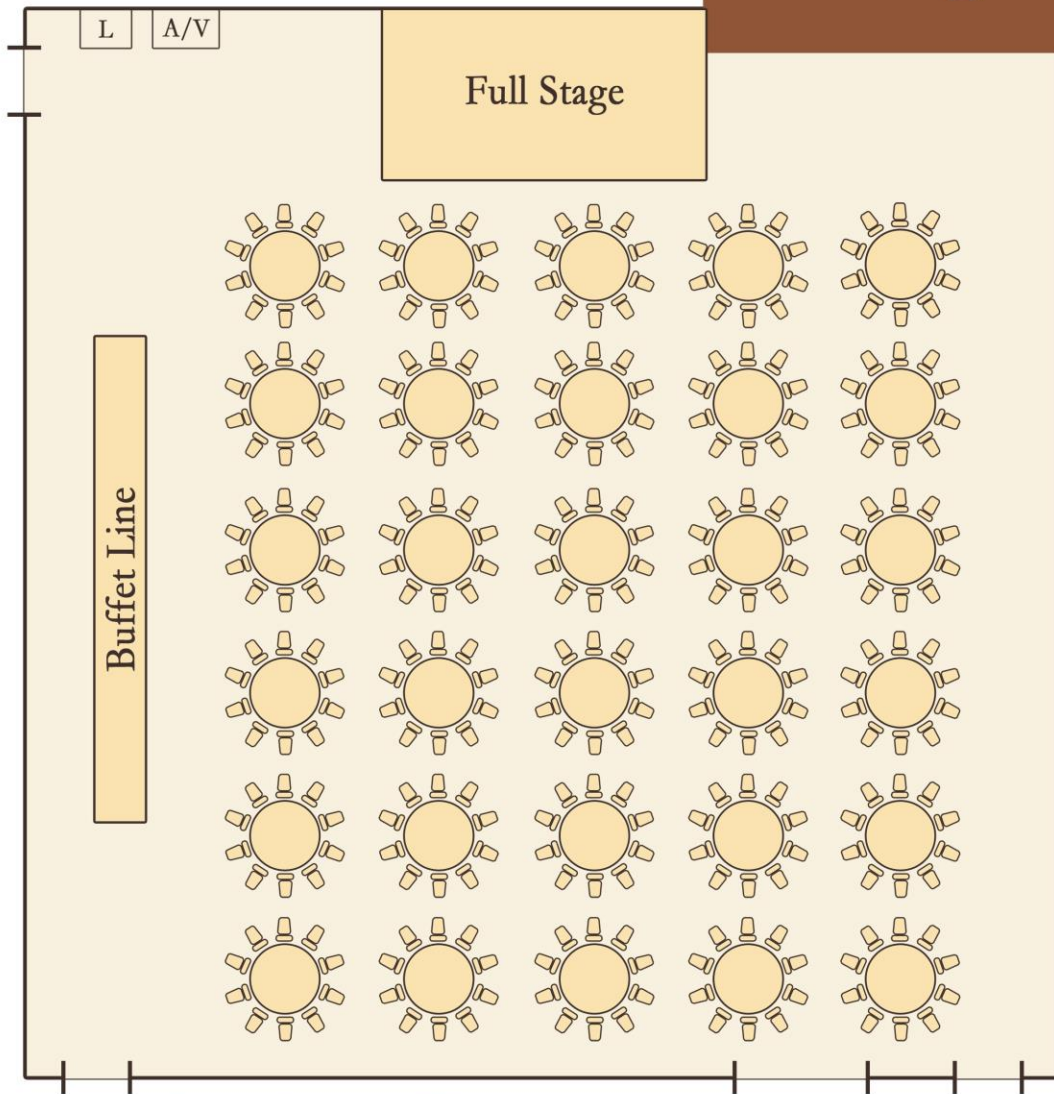

KAHIDA

SET UP / FLOOR PLAN OPTIONS

KAHIDA

Theater Style

Seating Capacity 350
350 chairs

KAHIDA

Set up 2

Seating Capacity 300
30 Tables x 10 chairs
Buffet Line and Full Stage

KAHIDA

Set up 3

Seating Capacity 300
30 Tables x 10 chairs
Buffet Line and Half Stage
*Suggested for wedding