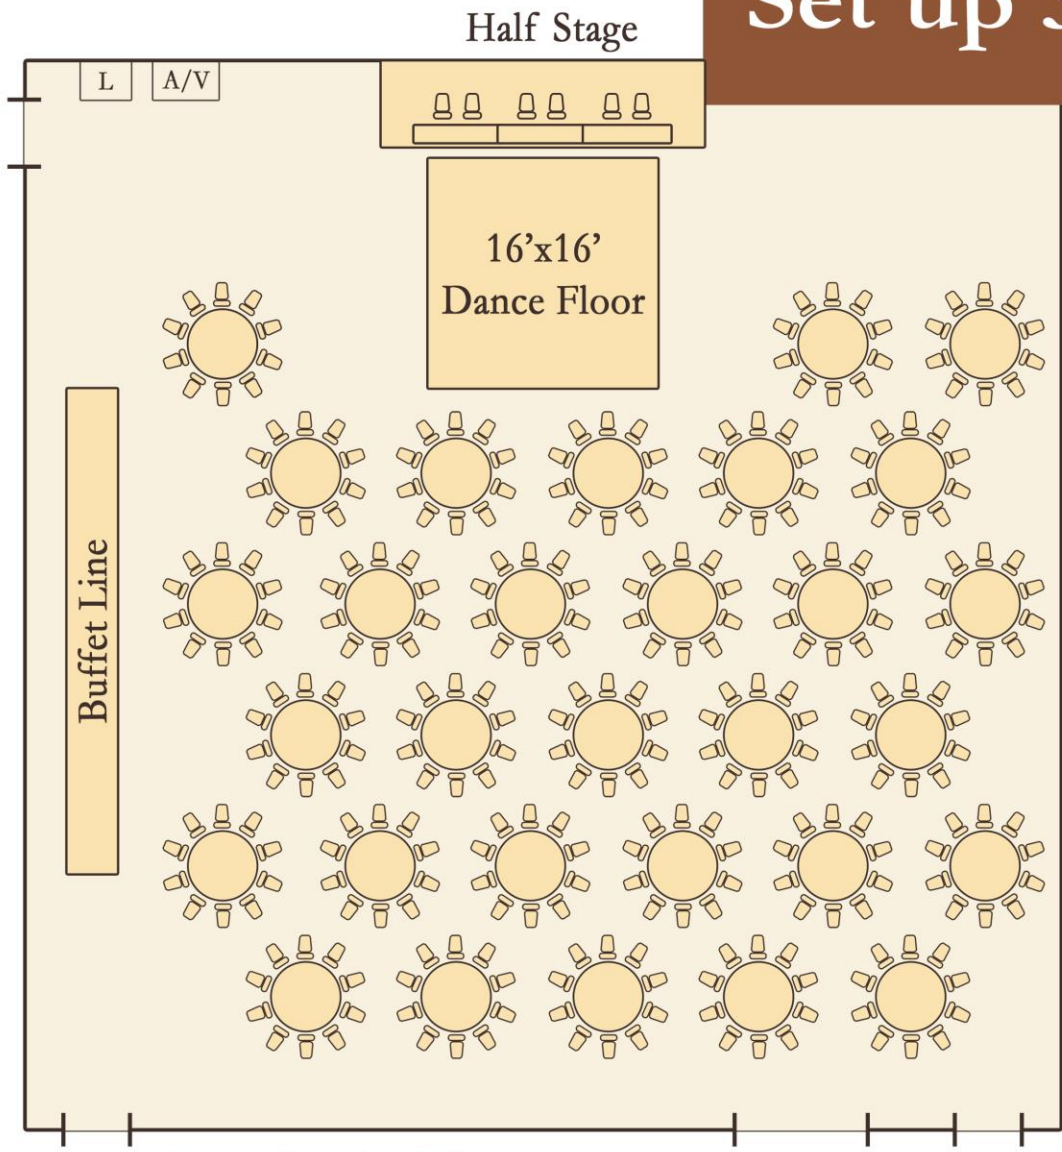

KAHIDA

SET UP / FLOOR PLAN OPTIONS

KAHIDA

Theater Style

Seating Capacity 350
350 chairs

KAHIDA

Set up 2

Seating Capacity 300
30 Tables x 10 chairs
Buffet Line and Full Stage

KAHIDA

Set up 3

Seating Capacity 300
30 Tables x 10 chairs
Buffet Line and Half Stage
*Suggested for wedding