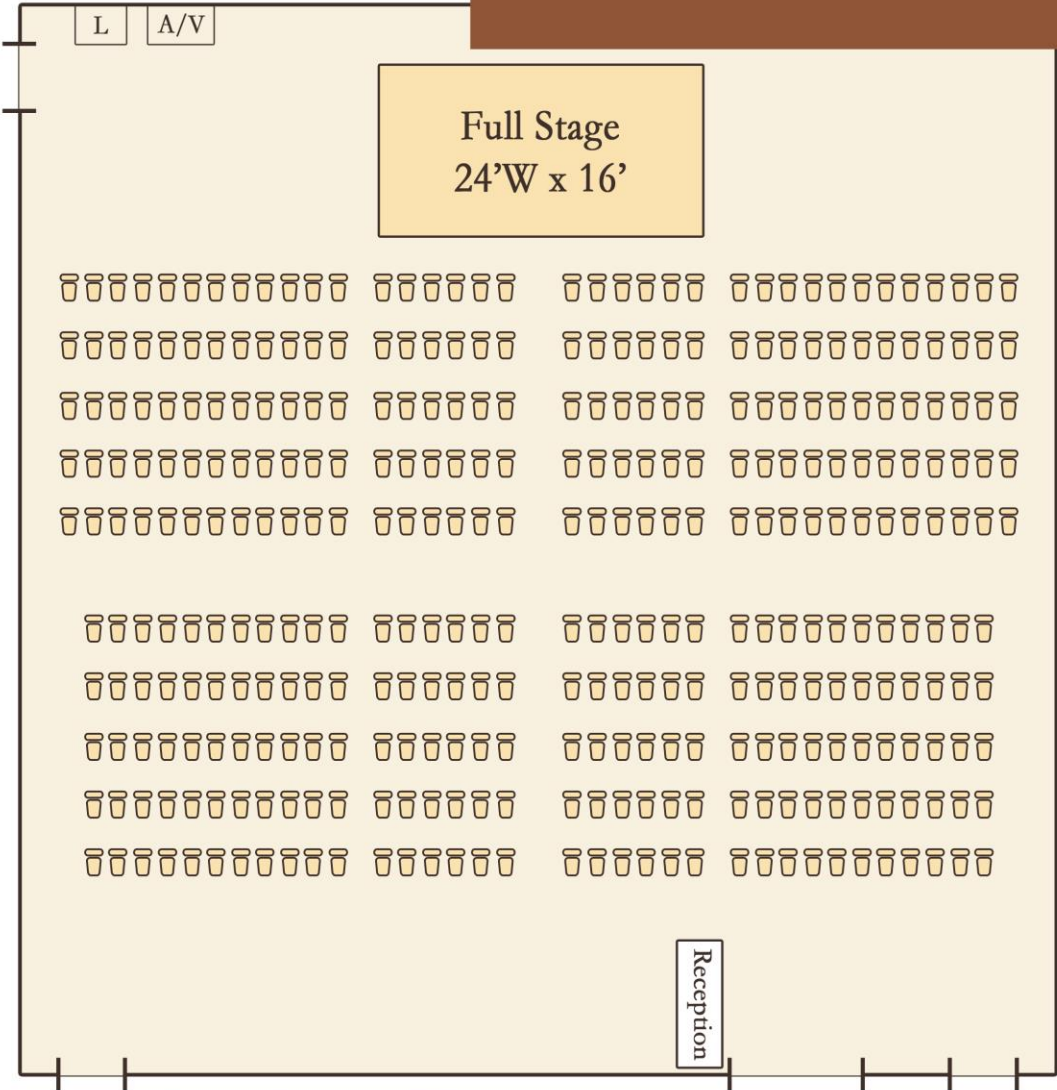

KAHIDA

SET UP / FLOOR PLAN OPTIONS

KAHIDA

Theater Style

Seating Capacity 350
350 chairs

KAHIDA

Set up 2

Seating Capacity 300
30 Tables x 10 chairs
Buffet Line and Full Stage

KAHIDA

Set up 3

Seating Capacity 300
30 Tables x 10 chairs
Buffet Line and Half Stage
*Suggested for wedding